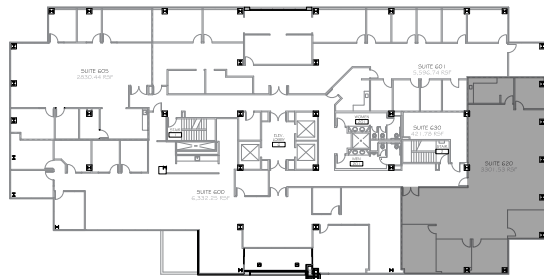

SUITE 620 ±3,302 SF

EXISTING FLOOR PLAN

- ▶ Break Room
- ▶ Conference Room
- ▶ 4 Private Offices
- ▶ Open Area
- ▶ Available Now