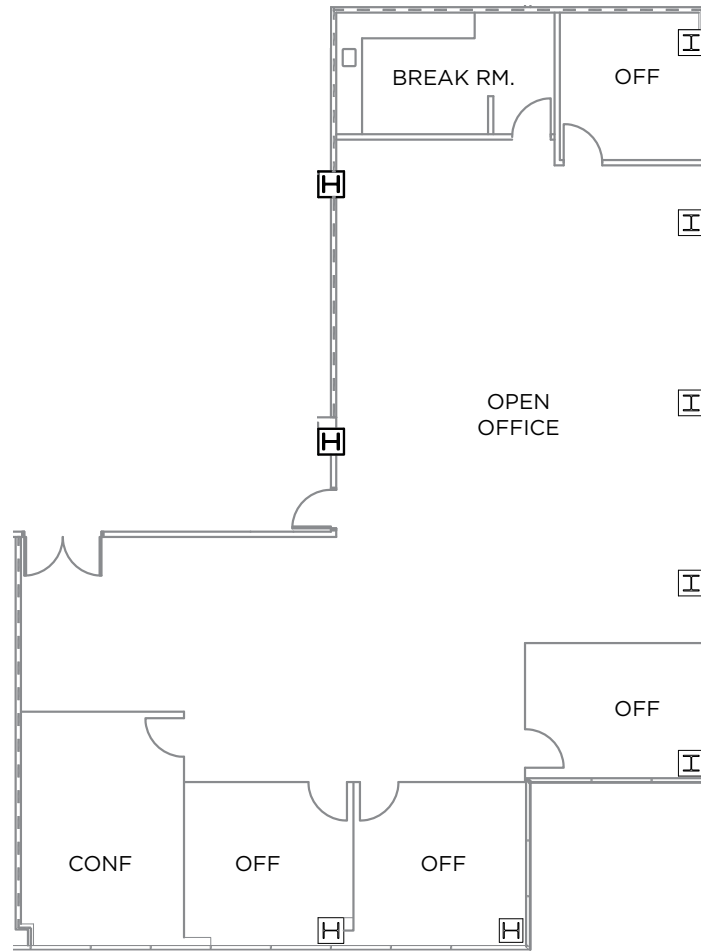

SUITE 620 ±3,302 SF

EXISTING FLOOR PLAN

- ▶ Break Room
- ▶ Conference Room
- ▶ 4 Private Offices
- ▶ Open Area
- ▶ Available Now