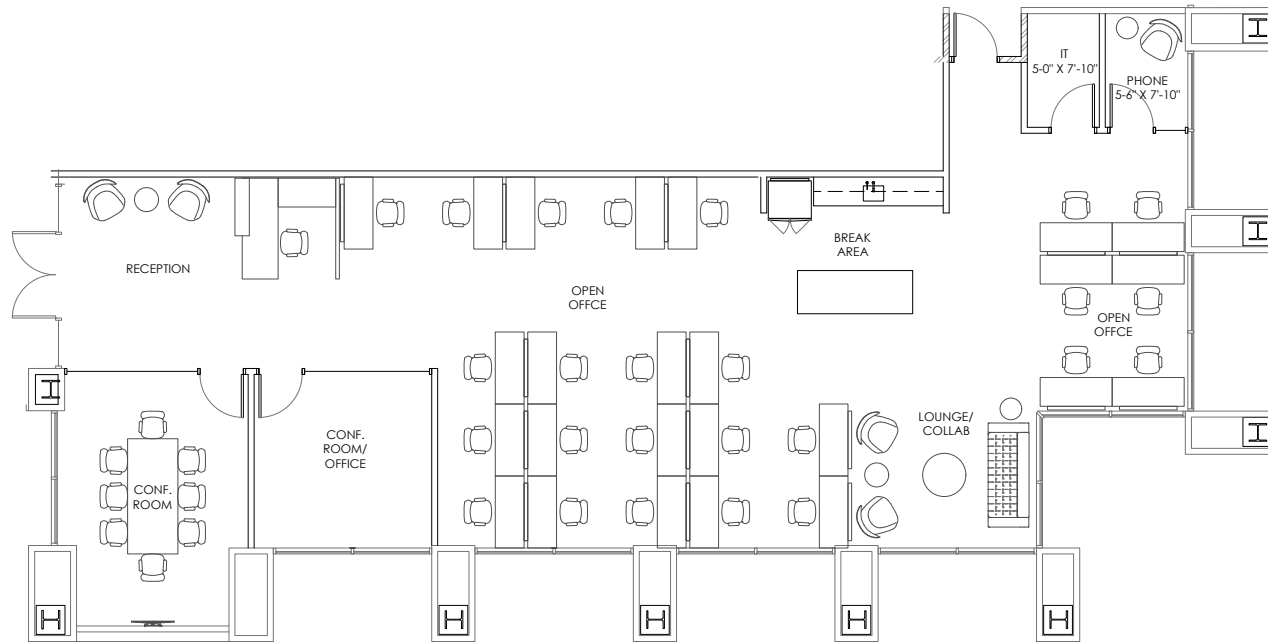

SUITE 101 ±2,811 SF

HYPOTHETICAL MARKET READY

(Furniture not included)

- ▶ 2 Conference Rooms
- ▶ Phone Room
- ▶ IT Closet
- ▶ Break Area
- ▶ Open Area